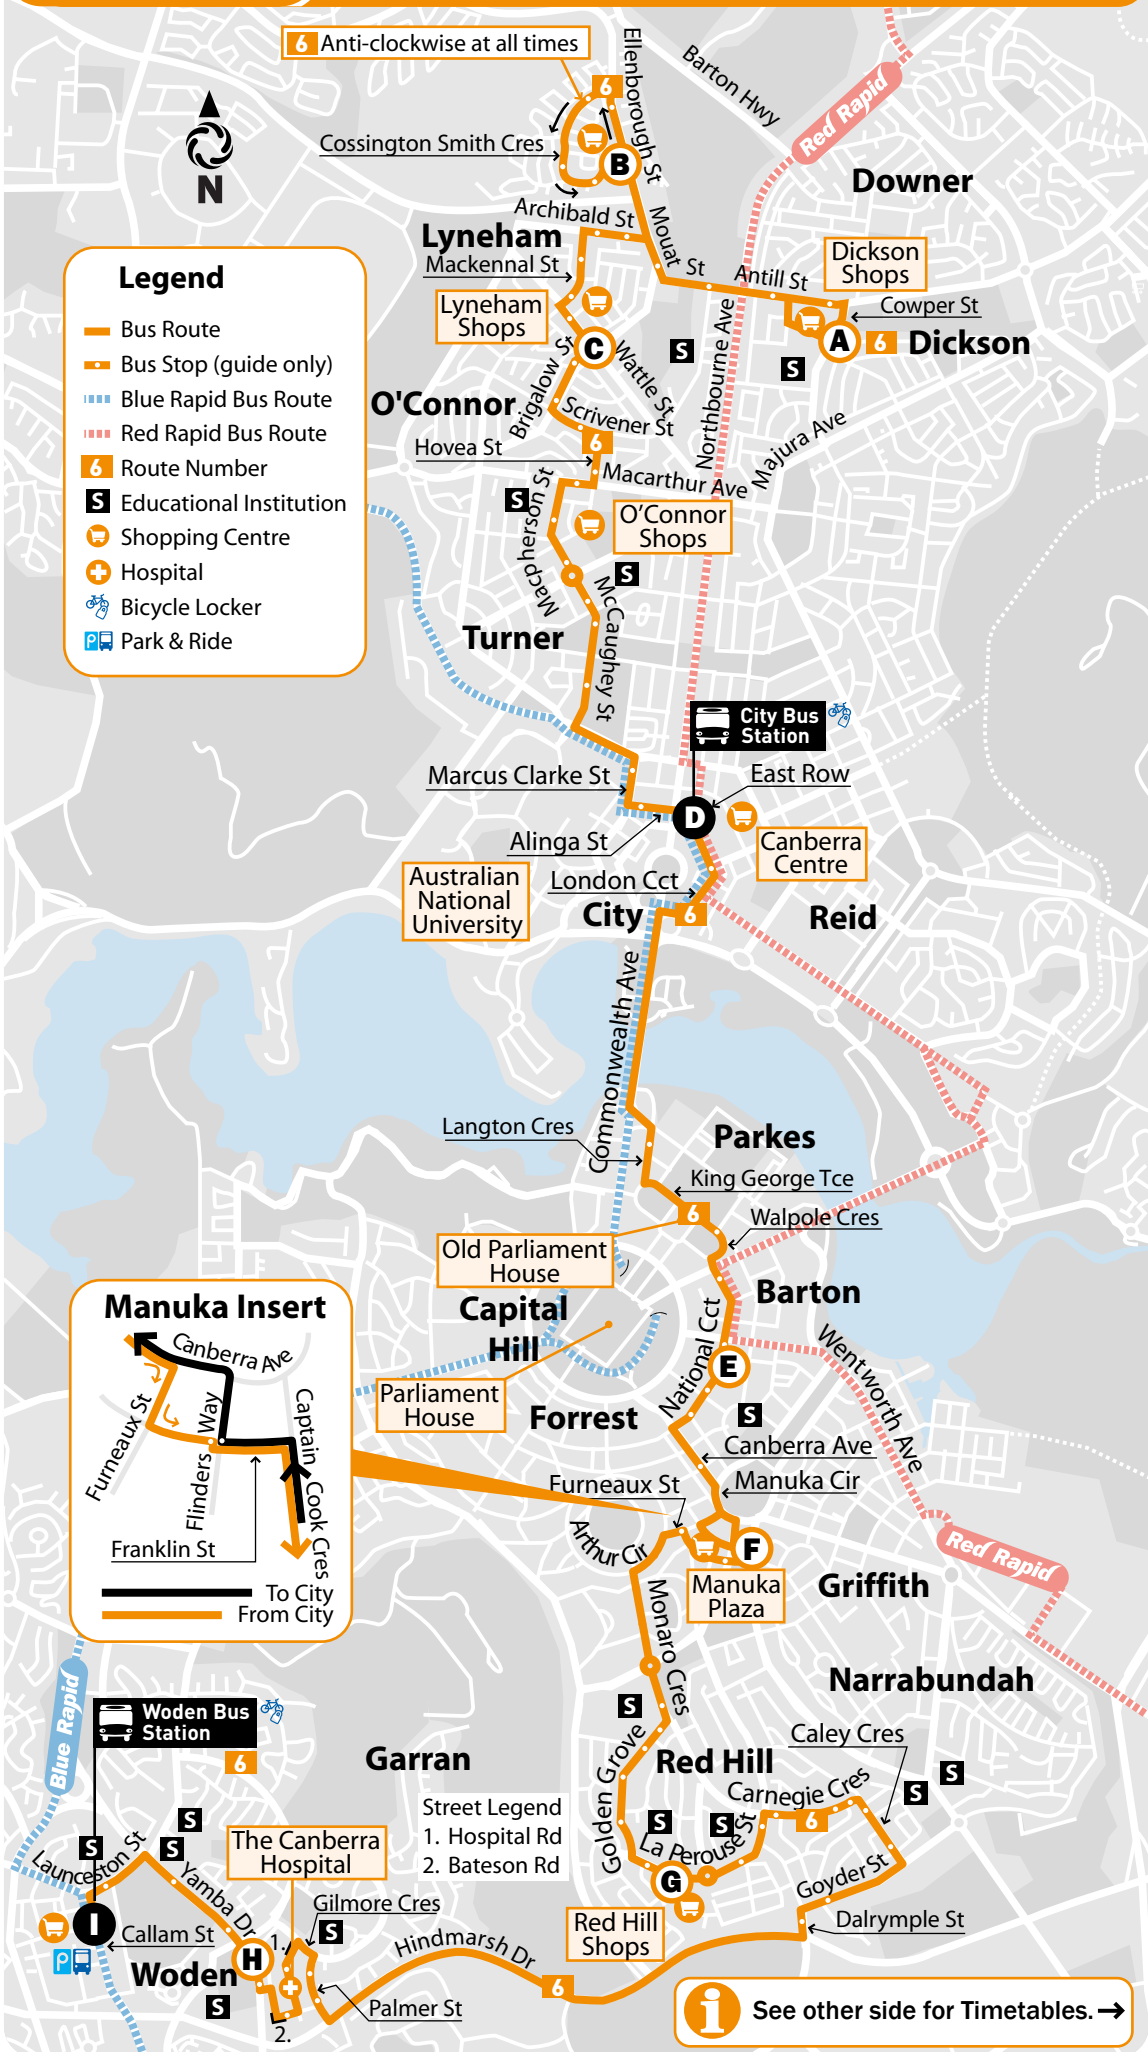

Look for
bus numbers

6

Dickson - City - Woden

ACTION 

Buses operate linking:

- Dickson
- Lyneham
- O'Connor
- Turner
- City Bus Station
- Barton
- Manuka
- Red Hill
- The Canberra Hospital
- Woden Bus Station

Woden - Red Hill - Manuka - Barton - City - Turner - O'Connor - Lyneham - Dickson

Woden Bus Station Canberra Hospital Red Hill Manuka Kings Ave/ National Cct City Bus Station Lyneham Shops, Wattle St North Lyneham Dickson, Cowper St

Explanations

a = am morning service
 p = pm afternoon, evening service

Note

Canberra Hospital bus stops are located at the main entrance on Hospital Rd.

6 Anti-clockwise at all times

Legend

- Bus Route
- Bus Stop (guide only)
- Blue Rapid Bus Route
- Red Rapid Bus Route
- 6** Route Number
- Educational Institution
- Shopping Centre
- Hospital
- Bicycle Locker
- Park & Ride

Manuka Insert

To City
 From City

Street Legend
 1. Hospital Rd
 2. Bateson Rd

See other side for Timetables. →