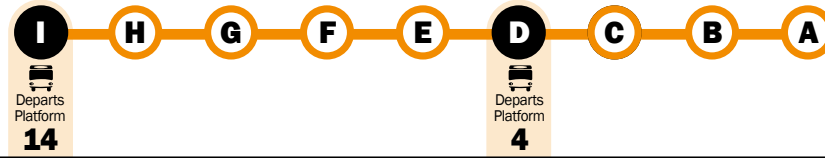

6

Look for bus numbers

Woden - Red Hill - Manuka - Barton - City - Turner - O'Connor - Lyneham - Dickson

Woden Bus Station   Canberra Hospital   Red Hill   Manuka   Kings Ave/ National Cct   City Bus Station   Lyneham Shops, Wattle St   North Lyneham   Dickson, Cowper St

Monday To Friday									
6	6:18a	6:26a	6:38a	6:45a	6:50a	7:01a	7:13a	7:19a	7:25a
6	6:53a	7:01a	7:13a	7:20a	7:25a	7:37a	7:51a	7:59a	8:06a
6	7:23a	7:31a	7:45a	7:53a	7:58a	8:12a	8:26a	8:34a	8:41a
6	7:53a	8:03a	8:17a	8:25a	8:30a	8:44a	8:58a	9:06a	9:13a
6	8:23a	8:33a	8:47a	8:55a	9:00a	9:14a	9:28a	9:36a	9:43a
6	8:53a	9:03a	9:17a	9:25a	9:30a	9:44a	9:56a	10:04a	10:11a
6	9:23a	9:33a	9:45a	9:52a	9:57a	10:11a	10:23a	10:31a	10:38a
6	10:23a	10:33a	10:45a	10:52a	10:57a	11:11a	11:23a	11:31a	11:38a
6	11:23a	11:33a	11:45a	11:52a	11:57a	12:11p	12:23p	12:31p	12:38p
6	12:23p	12:33p	12:45p	12:52p	12:57p	1:11p	1:23p	1:31p	1:38p
6	1:23p	1:33p	1:45p	1:52p	1:57p	2:11p	2:23p	2:31p	2:38p
6	2:23p	2:33p	2:45p	2:52p	2:57p	3:11p	3:25p	3:33p	3:40p
6	.....	.....	.....	.....	.....	3:44p	3:58p	4:06p	4:13p
6	3:23p	3:33p	3:47p	3:55p	4:00p	4:14p	4:28p	4:36p	4:43p
6	3:53p	4:03p	4:17p	4:25p	4:30p	4:44p	4:58p	5:06p	5:13p
6	4:23p	4:33p	4:47p	4:55p	5:00p	5:14p	5:28p	5:36p	5:43p
6	4:53p	5:03p	5:17p	5:25p	5:30p	5:44p	5:58p	6:06p	6:13p
6	5:16p	5:26p	5:40p	5:48p	5:53p	6:07p	6:21p	6:29p	6:35p
6	5:53p	6:03p	6:17p	6:25p	6:30p	6:40p	6:50p	6:56p	7:02p
6	6:30p	6:38p	6:48p	6:55p	7:00p	7:10p	7:20p	7:26p	7:32p
6	7:30p	7:38p	7:48p	7:55p	8:00p	8:10p	8:20p	8:26p	8:32p
6	8:30p	8:38p	8:48p	8:55p	9:00p	9:10p	9:20p	9:26p	9:32p
6	9:30p	9:38p	9:48p	9:55p	10:00p	10:10p	10:20p	10:26p	10:32p
6	10:30p	10:38p	10:48p	10:55p	11:00p	11:10p	11:20p	11:26p	11:32p

Explanations

a = am morning service
p = pm afternoon, evening service

Note

Canberra Hospital bus stops are located at the main entrance on Hospital Rd.