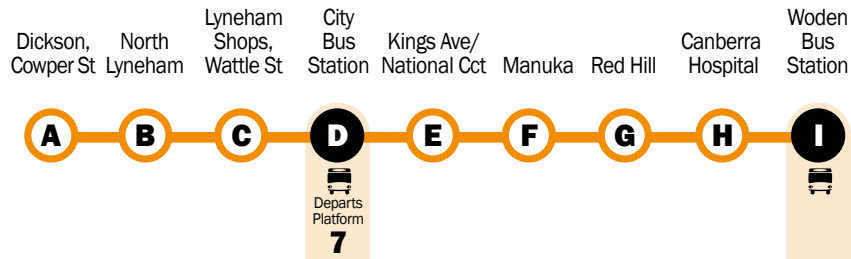

Woden - Red Hill - Manuka - Barton - City - Turner - O'Connor - Lyneham - Dickson

Woden Bus Station Canberra Hospital Red Hill Manuka Kings Ave/ National Cct City Bus Station Lyneham Shops, Wattle St North Lyneham Dickson, Cowper St

Explanations

a = am morning service
p = pm afternoon, evening service

Note

Canberra Hospital bus stops are located at the main entrance on Hospital Rd.

6

Look for bus numbers

Dickson - Lyneham - O'Connor - Turner - City - Barton - Manuka - Red Hill - Woden

Explanations

a = am morning service
 p = pm afternoon, evening service

Note

Canberra Hospital bus stops are located at the main entrance on Hospital Rd.

6 Anti-clockwise at all times

Legend

- Bus Route
- Bus Stop (guide only)
- Blue Rapid Bus Route
- Red Rapid Bus Route
- 6** Route Number
- Educational Institution
- Shopping Centre
- Hospital
- Bicycle Locker
- Park & Ride

Manuka Insert

To City
 From City

Street Legend
 1. Hospital Rd
 2. Bateson Rd

See other side for Timetables. →