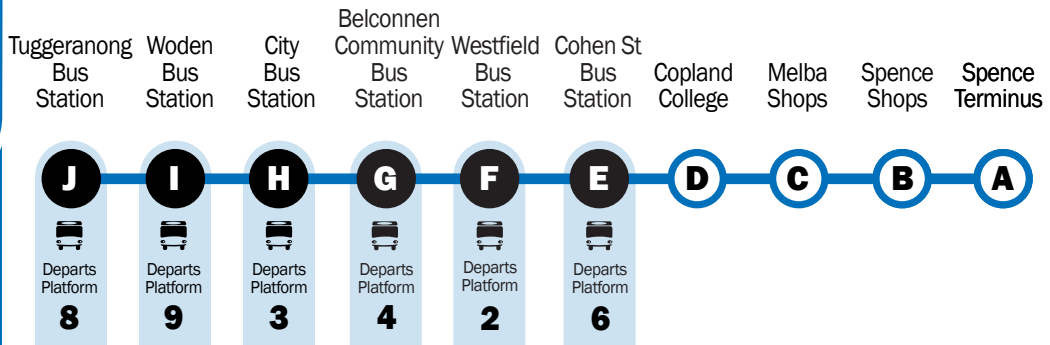

## Explanations

- S** Bus operates school days only departing cnr Alpen St and Clifford St at 8:16am
- a = am morning service
- p = pm afternoon, evening service

**15**  
**315**

Look for bus numbers

# Tuggeranong - Woden - City - Belconnen - Westfield - Cohen St - Copland College - Melba Shops - Spence Shops - Spence Terminus

"Blue Rapid" buses start in the suburbs of Canberra then travel via the four Town Centres. You can get just about anywhere on a "Blue Rapid".

Any bus route with numbers starting with 300 form part of the "Blue Rapid". These numbers are: 300, 312, 313, 314, 315, 318 and 319.

On Weekends Blue Rapid Route 900 operates between Town Centres.