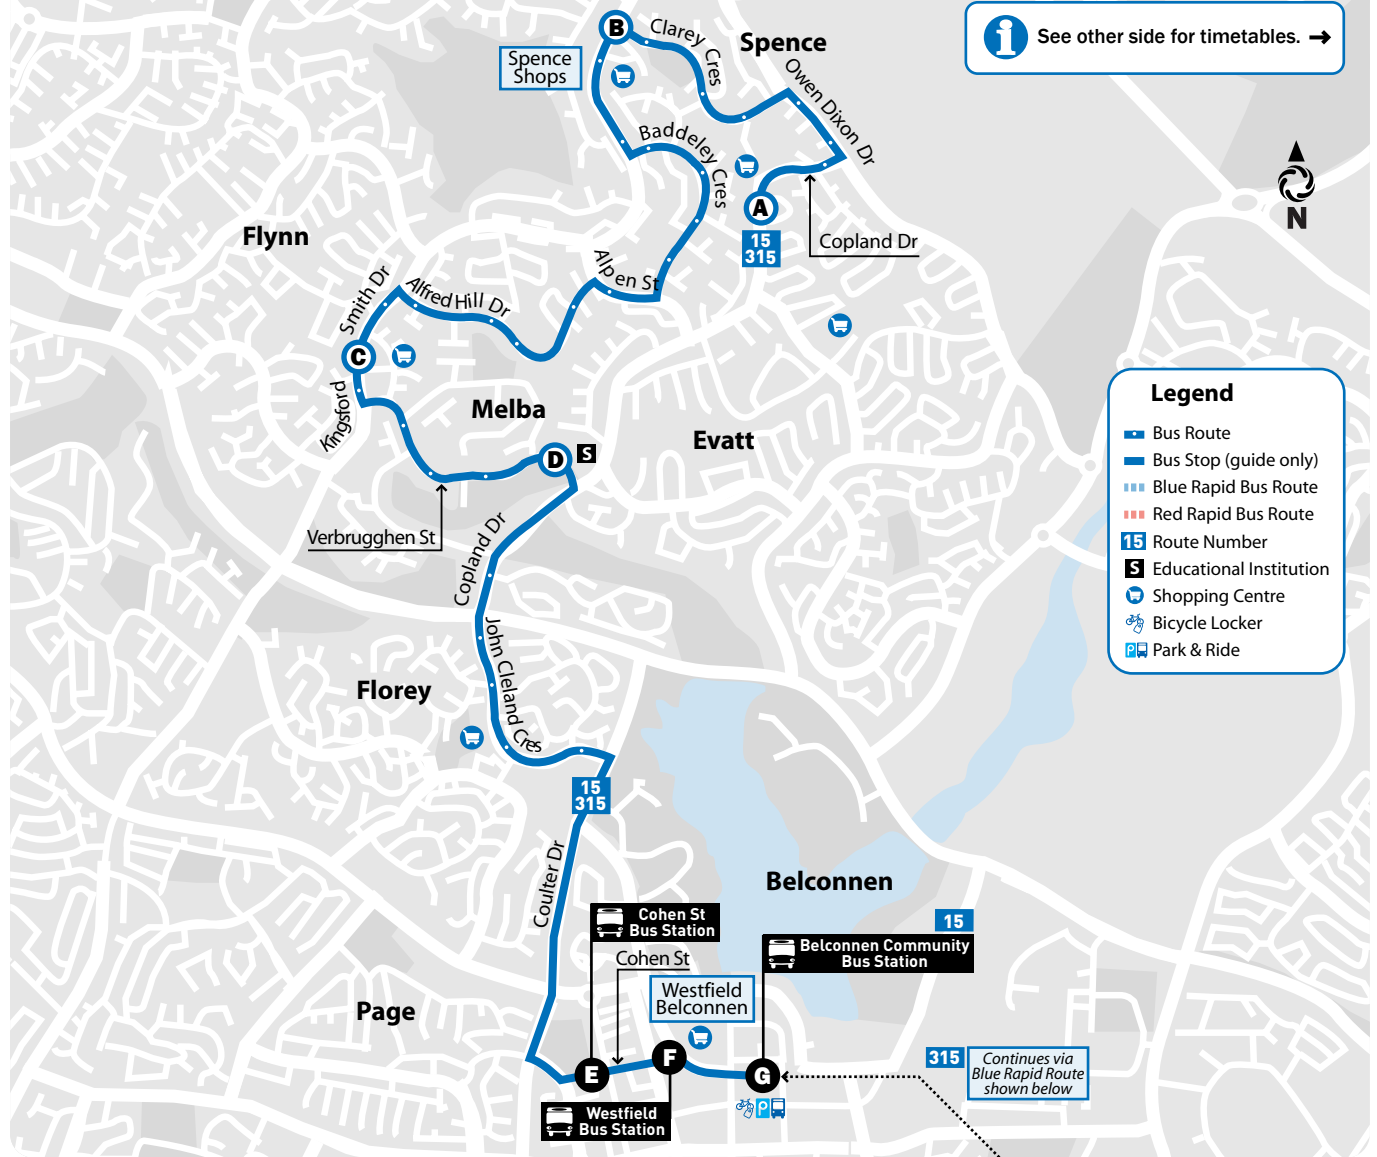

"Blue Rapid" Bus Connections

The "Blue Rapid" bus service is made up of bus routes combined to operate a high frequency bus service linking Belconnen, City, Woden and Tuggeranong Town Centres.

"Blue Rapid" buses start in the suburbs of Canberra then travel via the four Town Centres. You can get just about anywhere on a "Blue Rapid".

Any bus route with numbers starting with 300 form part of the "Blue Rapid". These numbers are: 300, 312, 313, 314, 315, 318 and 319.

On Weekends Blue Rapid Route 900 operates between Town Centres.