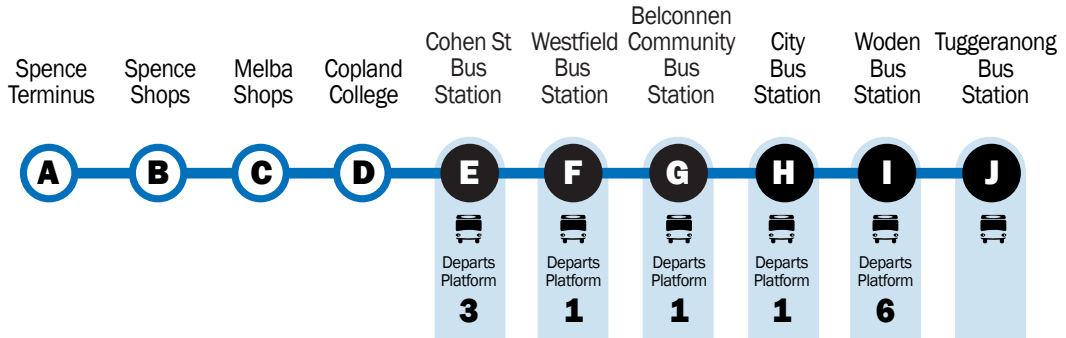

15
315

Look for bus numbers

Spence - Melba - Belconnen - City - Woden - Tuggeranong

Monday To Friday

	Spence Terminus	Spence Shops	Melba Shops	Copland College	Cohen St Bus Station	Westfield Bus Station	Belconnen Community Bus Station	City Bus Station	Woden Bus Station	Tuggeranong Bus Station
15	5:33a	5:38a	5:43a	5:46a	5:56a	5:58a	6:02a	.....	.....	.....
15	6:03a	6:08a	6:13a	6:16a	6:26a	6:28a	6:32a	.....	.....	.....
315	6:32a	6:37a	6:42a	6:45a	6:55a	6:57a	7:01a	7:21a	7:38a	7:55a
315	7:02a	7:07a	7:12a	7:15a	7:25a	7:27a	7:31a	7:53a	8:10a	8:27a
315	7:28a	7:33a	7:39a	7:43a	7:53a	7:55a	7:59a	8:21a	8:38a	8:55a
315	7:50a	7:55a	8:01a	8:05a	8:15a	8:17a	8:21a	8:43a	9:00a	9:17a
315	.....	.....	S 8:18a	8:22a	8:32a	8:34a	8:38a	8:58a	.....	.....
315	8:10a	8:15a	8:21a	8:25a	8:35a	8:37a	8:41a	9:03a	9:20a	9:36a
315	8:30a	8:35a	8:41a	8:45a	8:55a	8:57a	9:01a	9:23a	9:40a	9:55a
315	9:00a	9:05a	9:11a	9:15a	9:25a	9:27a	9:31a	9:51a	10:08a	10:23a
315	9:32a	9:37a	9:42a	9:45a	9:55a	9:57a	10:01a	10:21a	10:38a	10:53a
315	10:02a	10:07a	10:12a	10:15a	10:25a	10:27a	10:31a	10:51a	11:08a	11:23a
315	10:32a	10:37a	10:42a	10:45a	10:55a	10:57a	11:01a	11:21a	11:38a	11:53a
315	11:02a	11:07a	11:12a	11:15a	11:25a	11:27a	11:31a	11:51a	12:08p	12:23p
315	11:32a	11:37a	11:42a	11:45a	11:55a	11:57a	12:01p	12:21p	12:38p	12:53p
315	12:02p	12:07p	12:12p	12:15p	12:25p	12:27p	12:31p	12:51p	1:08p	1:23p
315	12:32p	12:37p	12:42p	12:45p	12:55p	12:57p	1:01p	1:21p	1:38p	1:53p
315	1:02p	1:07p	1:12p	1:15p	1:25p	1:27p	1:31p	1:51p	2:08p	2:23p
315	1:32p	1:37p	1:42p	1:45p	1:55p	1:57p	2:01p	2:21p	2:38p	2:53p
315	2:02p	2:07p	2:12p	2:15p	2:25p	2:27p	2:31p	2:51p	3:08p	3:27p
315	2:33p	2:38p	2:43p	2:46p	2:56p	2:58p	3:02p	3:24p	3:41p	4:00p
315	3:00p	3:05p	3:11p	3:15p	3:25p	3:27p	3:31p	3:53p	4:10p	4:29p
315	3:30p	3:35p	3:41p	3:45p	3:55p	3:57p	4:01p	4:23p	4:40p	4:59p
315	4:00p	4:05p	4:11p	4:15p	4:25p	4:27p	4:31p	4:53p	5:10p	5:29p
315	4:40p	4:45p	4:51p	4:55p	5:05p	5:07p	5:11p	5:33p	5:50p	6:09p
315	5:30p	5:35p	5:41p	5:45p	5:55p	5:57p	6:01p	6:23p	6:38p	6:53p
315	6:00p	6:05p	6:11p	6:15p	6:25p	6:27p	6:31p	6:50p	7:04p	7:19p
15	6:23p	6:28p	6:33p	6:36p	6:45p	6:47p	6:51p	.....	.....	.....
15	6:56p	7:01p	7:06p	7:09p	7:18p	7:20p	7:24p	.....	.....	.....
15	7:40p	7:45p	7:50p	7:53p	8:02p	8:04p	8:08p	.....	.....	.....
15	8:40p	8:45p	8:50p	8:53p	9:02p	9:04p	9:08p	.....	.....	.....
15	9:40p	9:45p	9:50p	9:53p	10:02p	10:04p	10:08p	.....	.....	.....
15	10:40p	10:45p	10:50p	10:53p	11:02p	11:04p	11:08p	.....	.....	.....

Explanations

- **S** Bus operates school days only departing cnr Alpen St and Clifford St at 8:16am
- a = am morning service
- p = pm afternoon, evening service