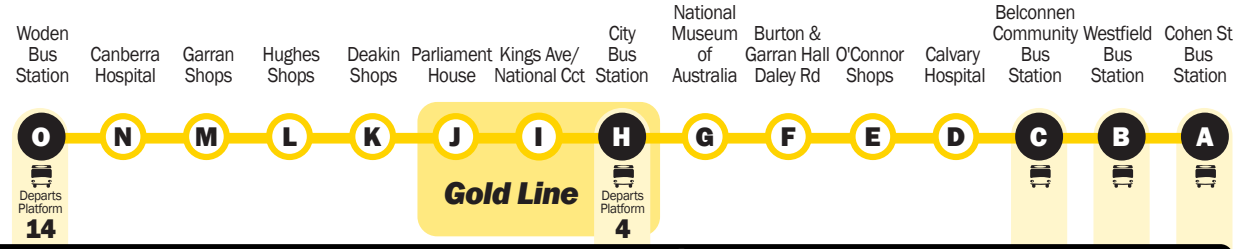

Explanations

a = am morning service
p = pm afternoon, evening service

3

Look for bus numbers

Woden - Garran - Hughes - Deakin - Barton - Parkes - City - ANU - Turner - O'Connor - Fern Hill - University of Canberra - Belconnen